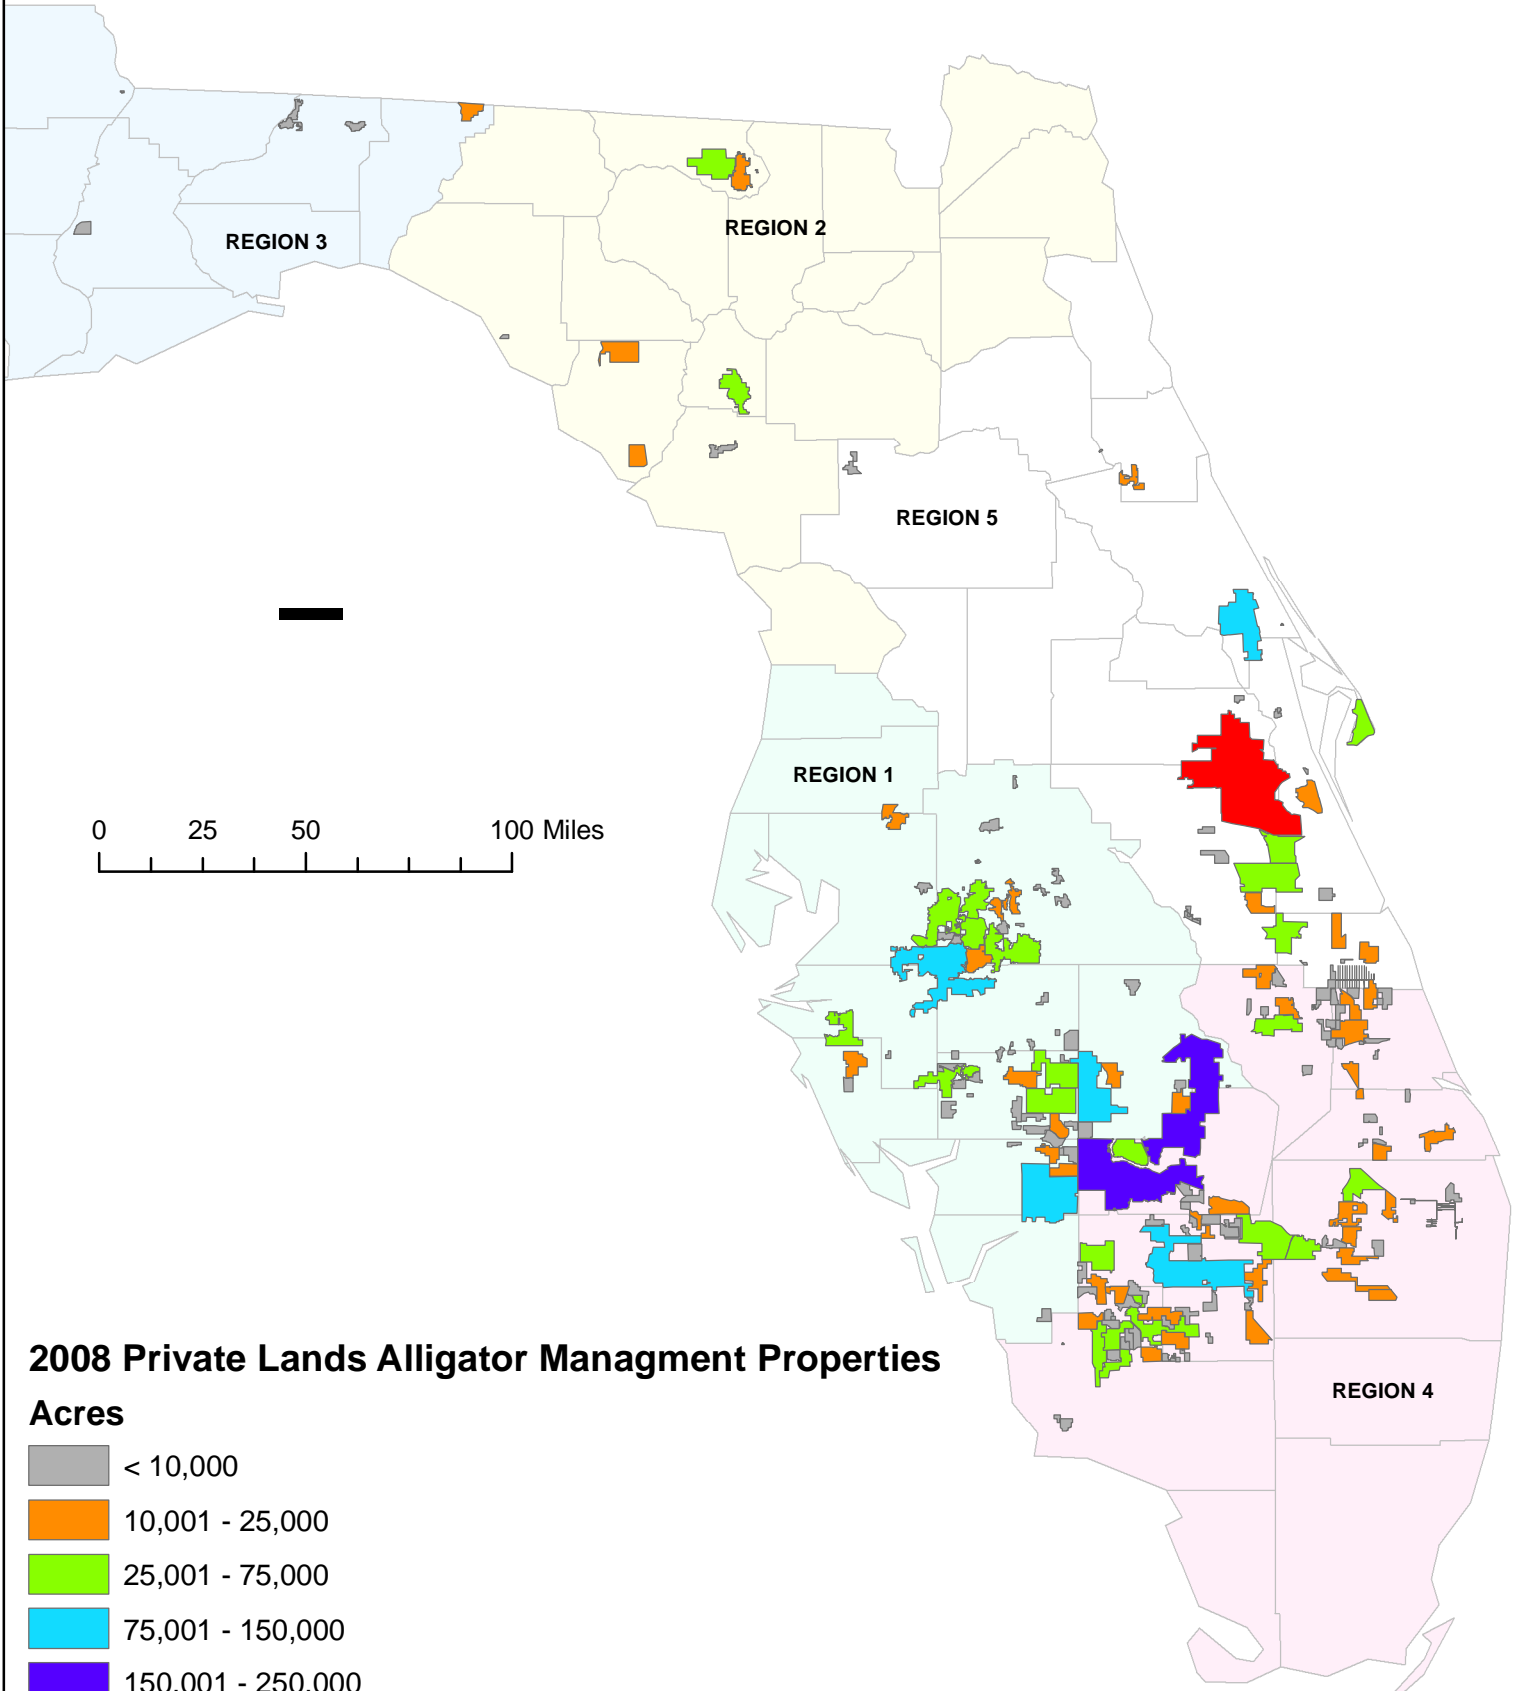

# Properties Enrolled In The Private Lands Alligator Management Program (2008)

## 2008 Private Lands Alligator Management Properties

### Acres

-  < 10,000
-  10,001 - 25,000
-  25,001 - 75,000
-  75,001 - 150,000
-  150,001 - 250,000
-  > 250,000

Map image prepared by  
Jason Waller FWC