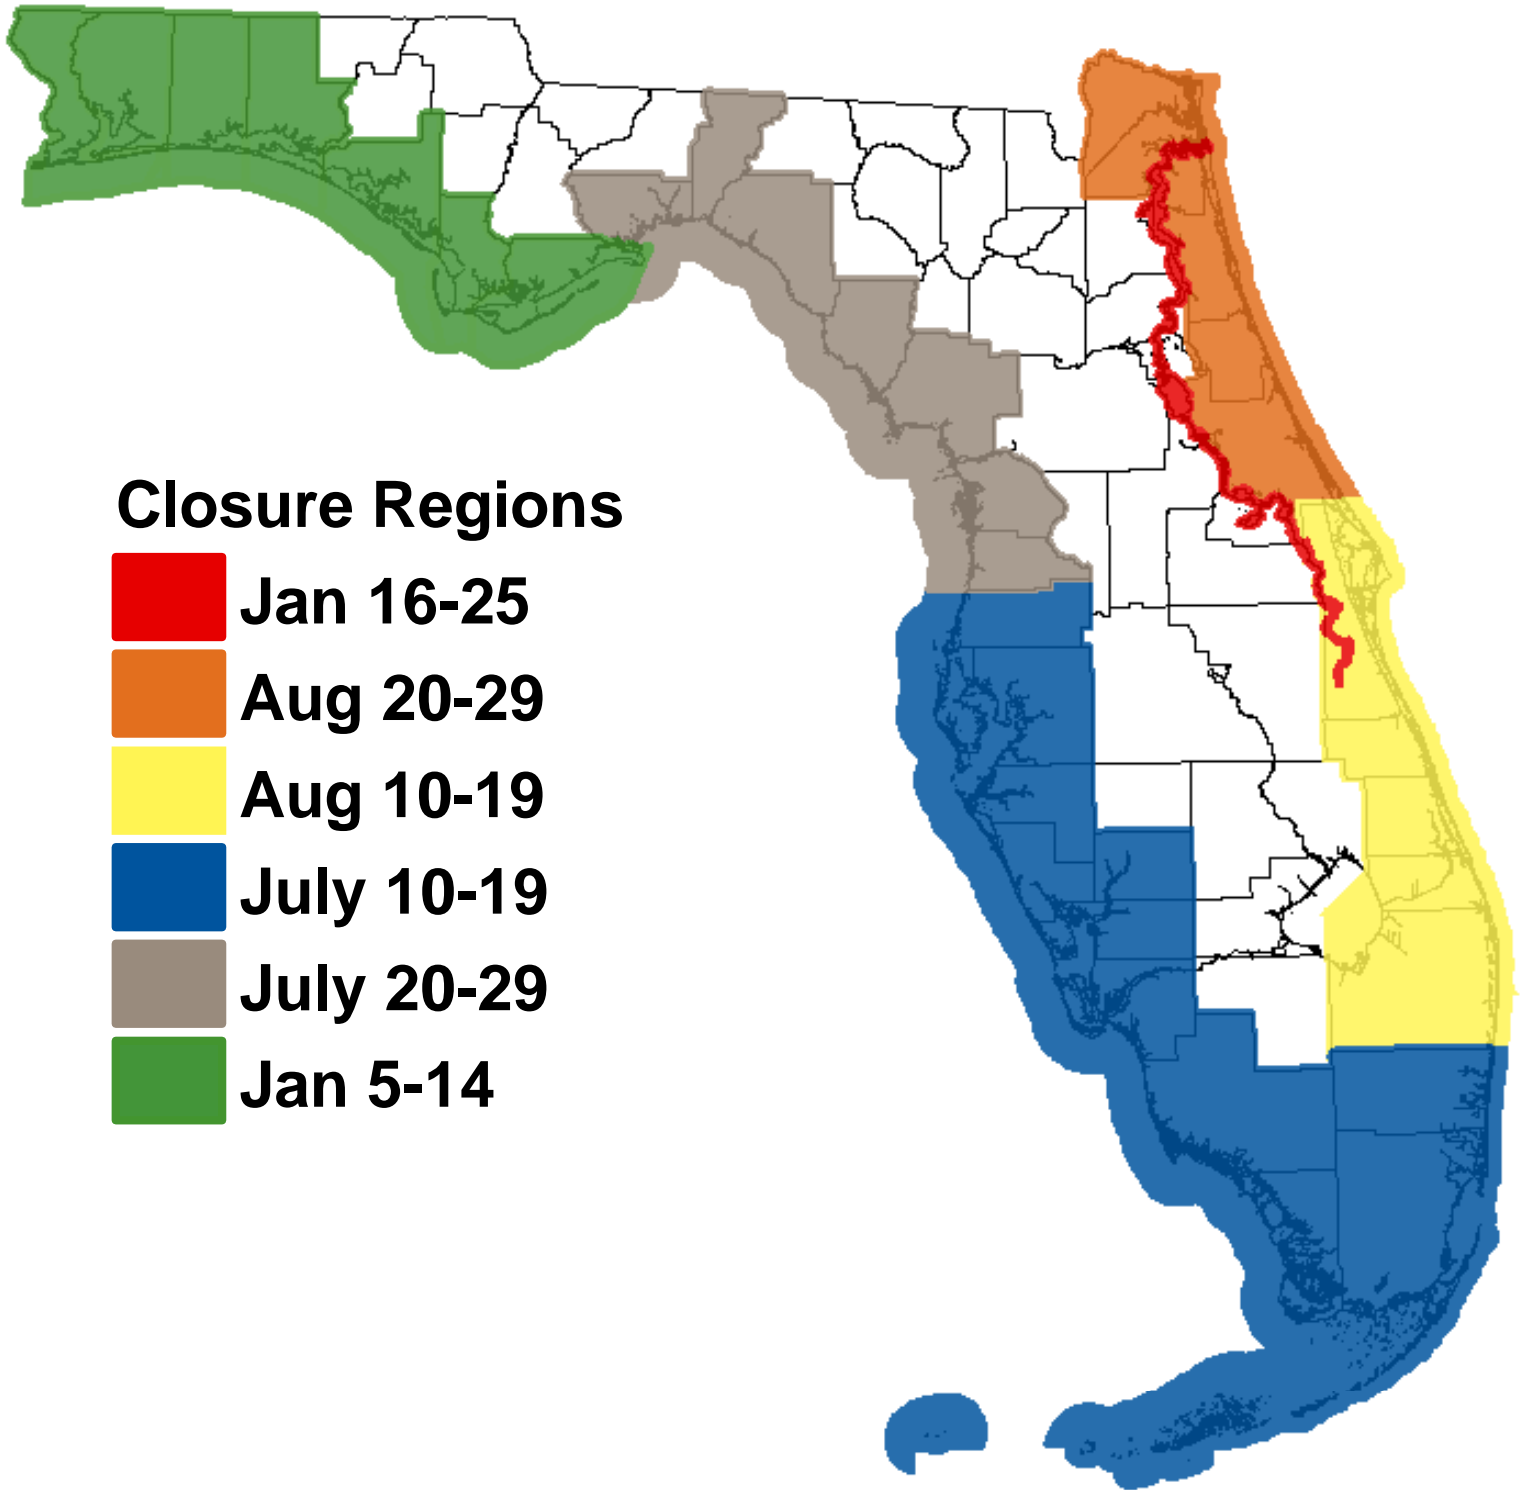

# Blue Crab Trap Closure Regions

## Closure Regions

-  Jan 16-25
-  Aug 20-29
-  Aug 10-19
-  July 10-19
-  July 20-29
-  Jan 5-14

- All closures except the St. John's River system extend to three miles offshore.
- Blue crab traps attached to private property (e.g. docks) are excluded from closures
- The July 20-29 closure includes all waters of the Ochlockonee River and Bay and the Ochlockonee River and Bay is excluded from the January 5-14 closure