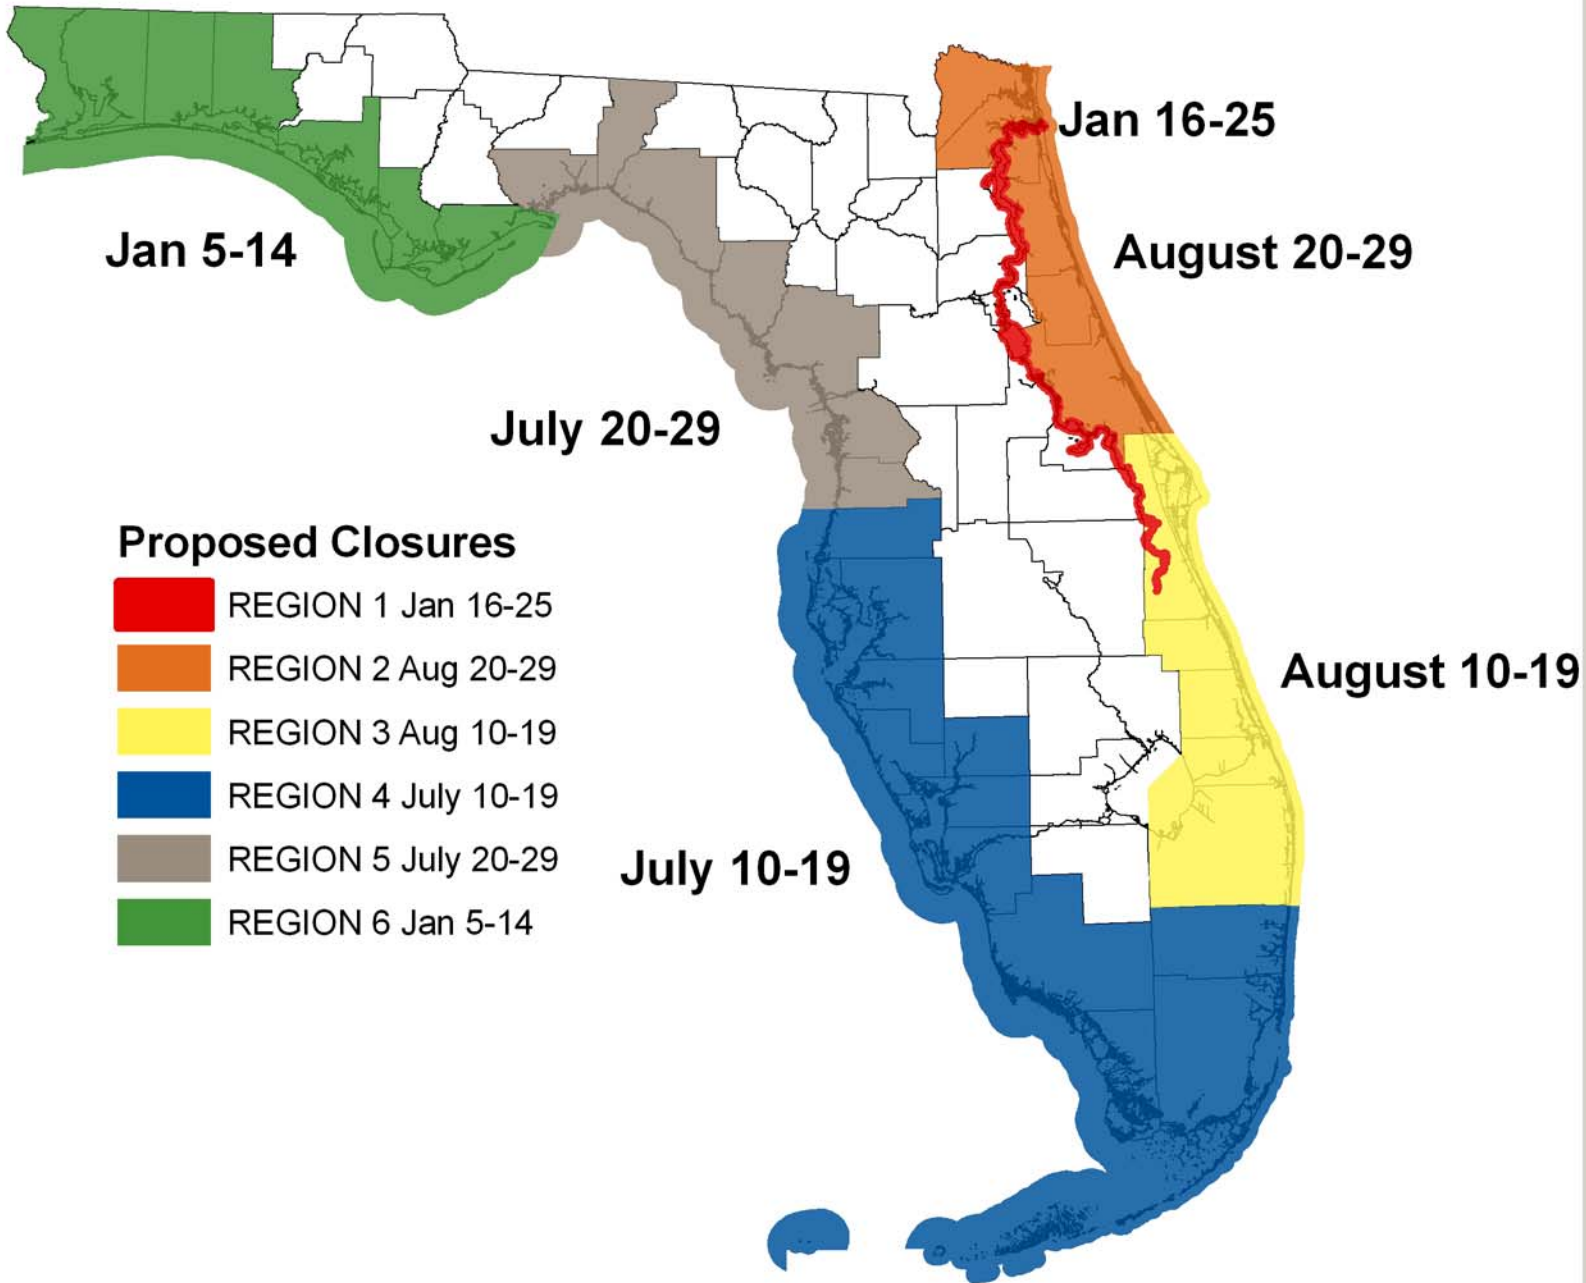

# Proposed Blue Crab Trap Closure Regions

- All closures except Region 1 (St. John's River system) extend to three miles offshore.
- Blue crab traps attached to private property (e.g. docks) are excluded from closures