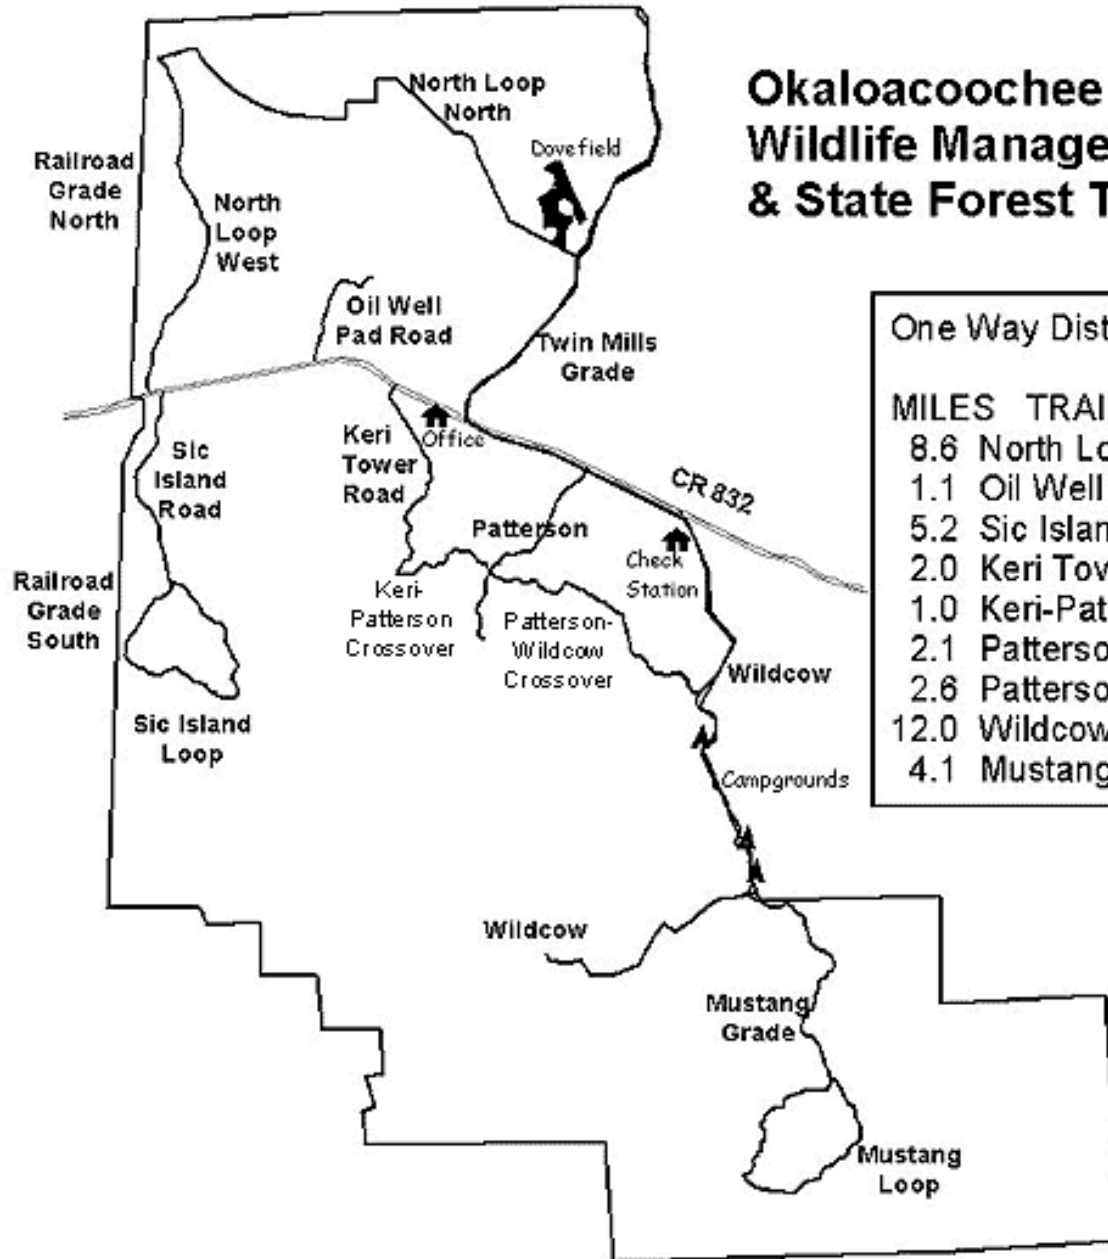

Okaloacoochee Slough Wildlife Management Area & State Forest Trail Map

One Way Distances

MILES	TRAIL
8.6	North Loop
1.1	Oil Well Pad Rd.
5.2	Sic Island Rd. & Loop
2.0	Keri Tower Rd.
1.0	Keri-Patterson Crossover
2.1	Patterson
2.6	Patterson-Wildcow Crossover
12.0	Wildcow
4.1	Mustang Grade & Loop