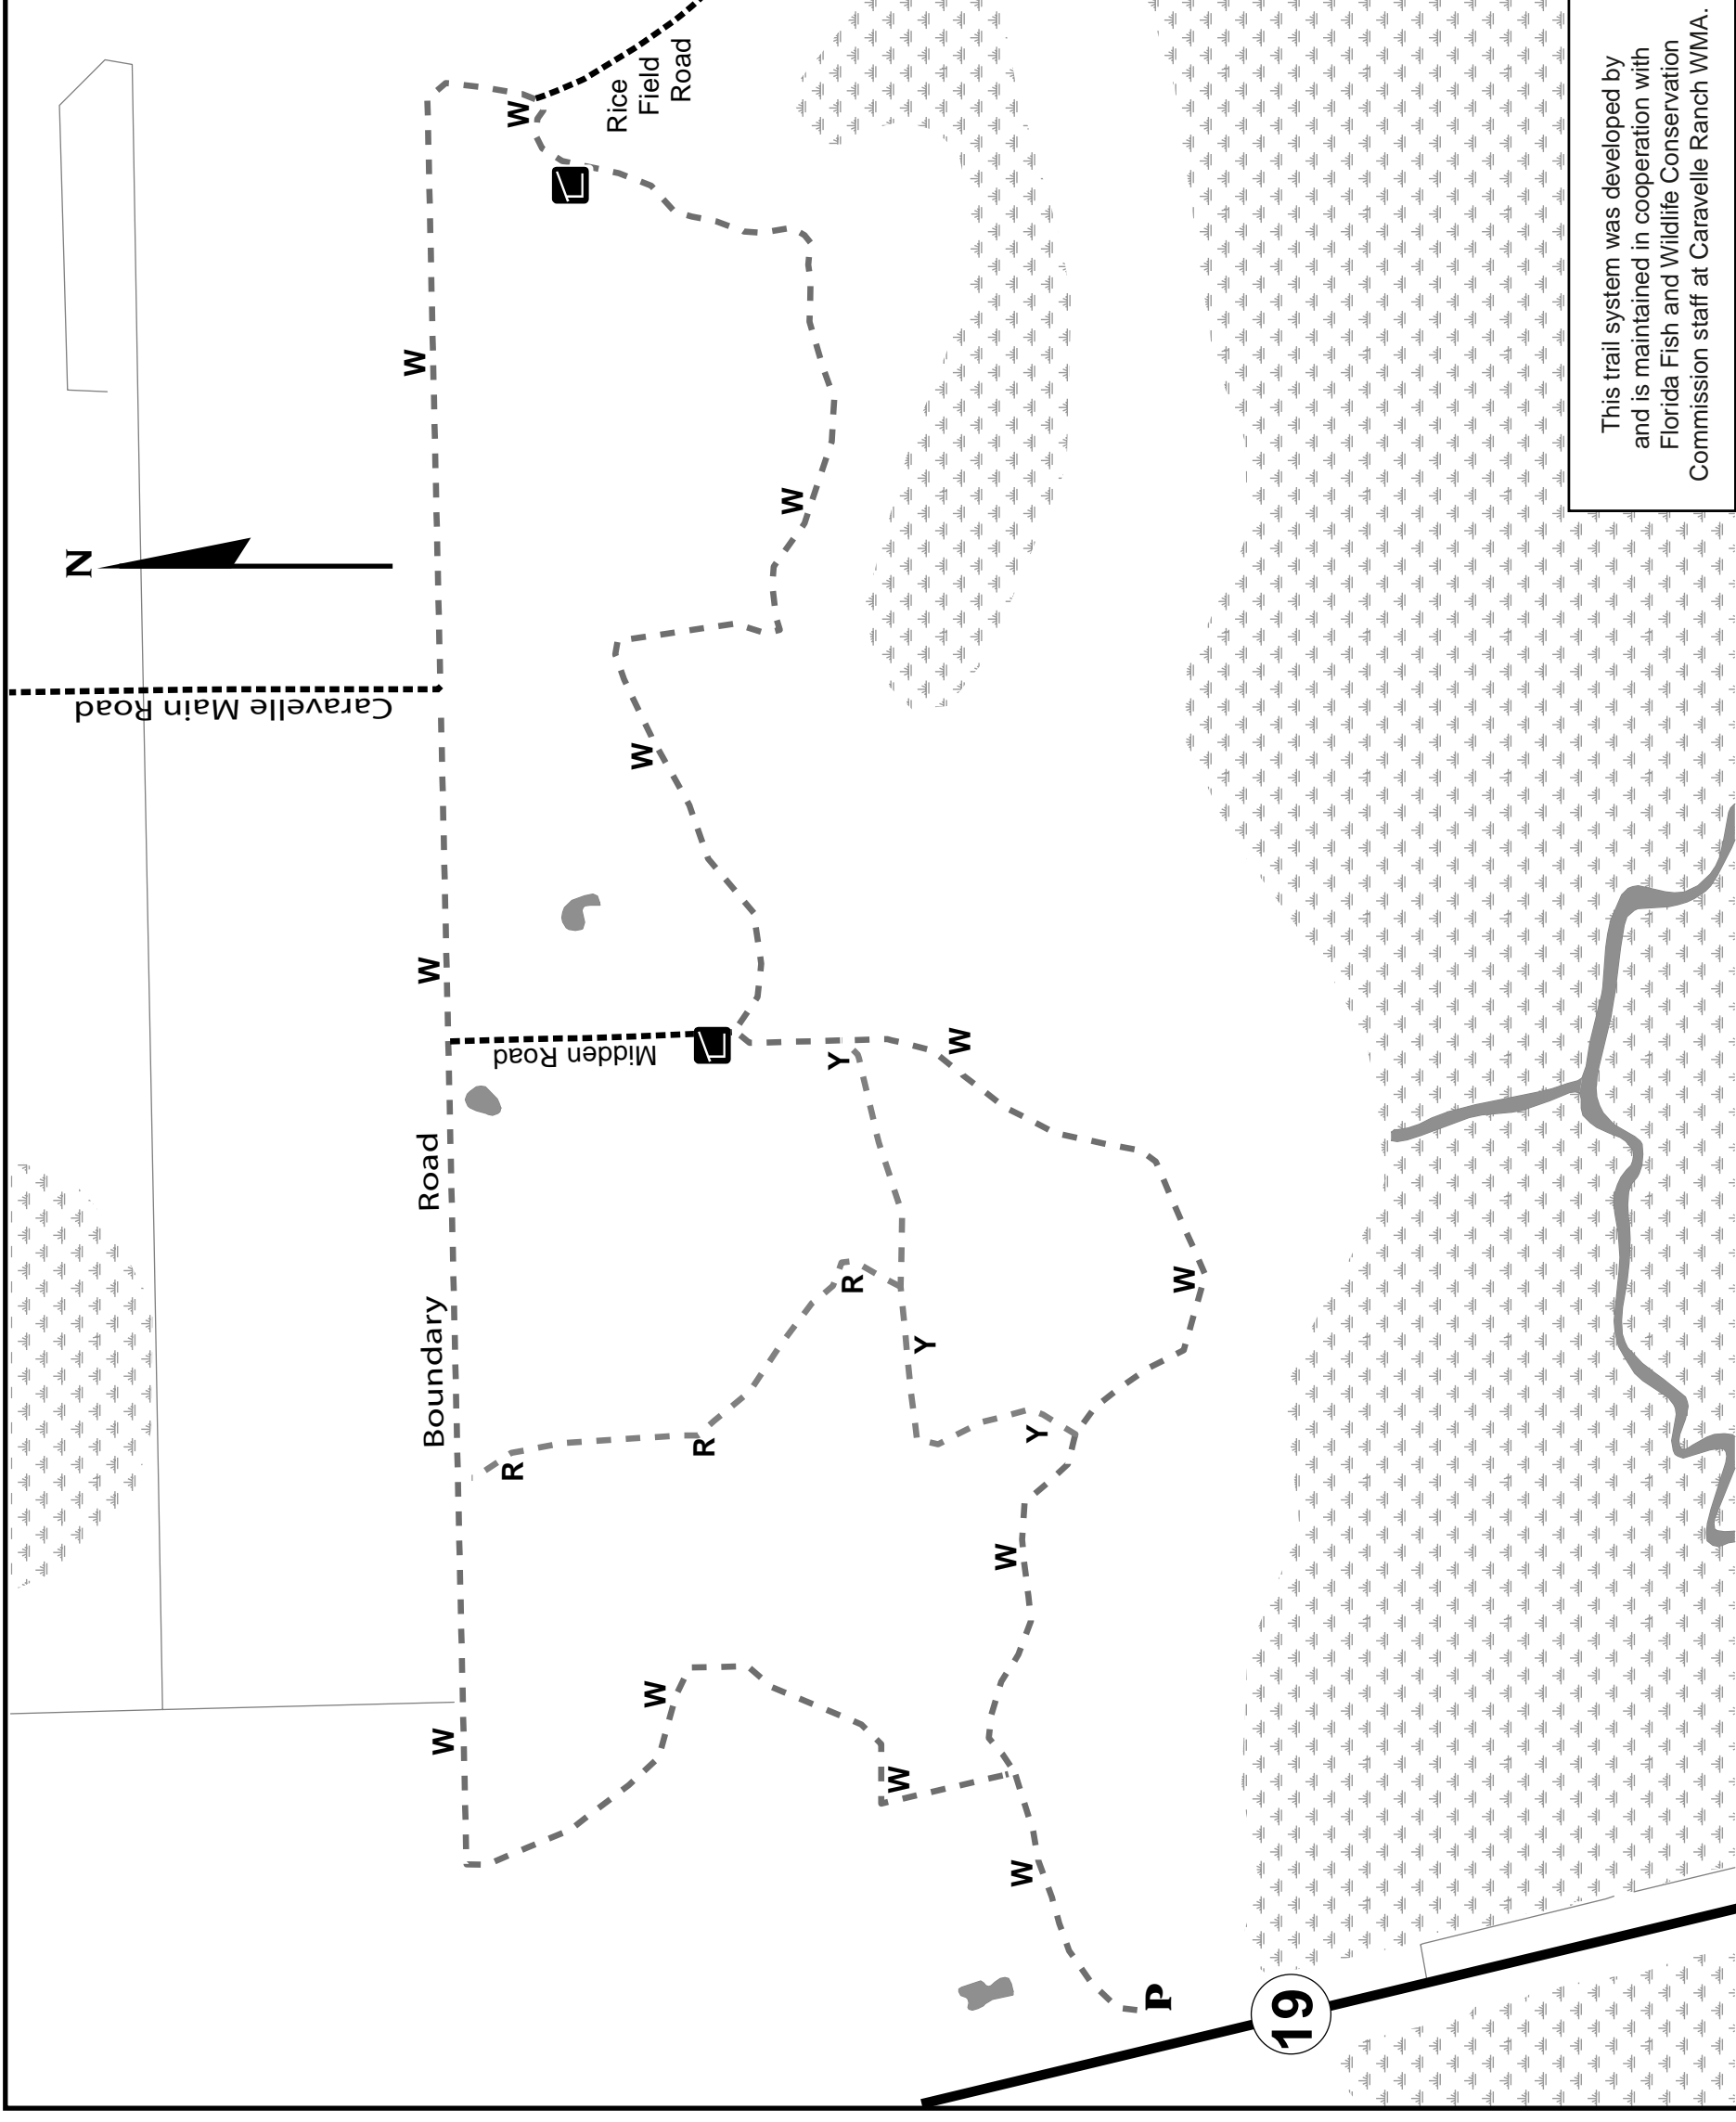

Caravelle Ranch Wildlife Management Area

Trail Map

Legend

- W** White trail blaze
- R** Red trail blaze
- Y** Yellow trail blaze
- P** Parking / trailhead
-  Shelter
-  Unimproved road
-  Water body
-  Marsh or wetland

Trail Loops

Long trail loop — white only, 4.5 miles

Bi-color trail loop — white and yellow, 2.2 miles

Tri-color trail loop — white, red and yellow, 2.4 miles

0.1 0.05 0 0.1 Miles

This trail system was developed by Florida Fish and Wildlife Conservation Commission staff at Caravelle Ranch WMA.