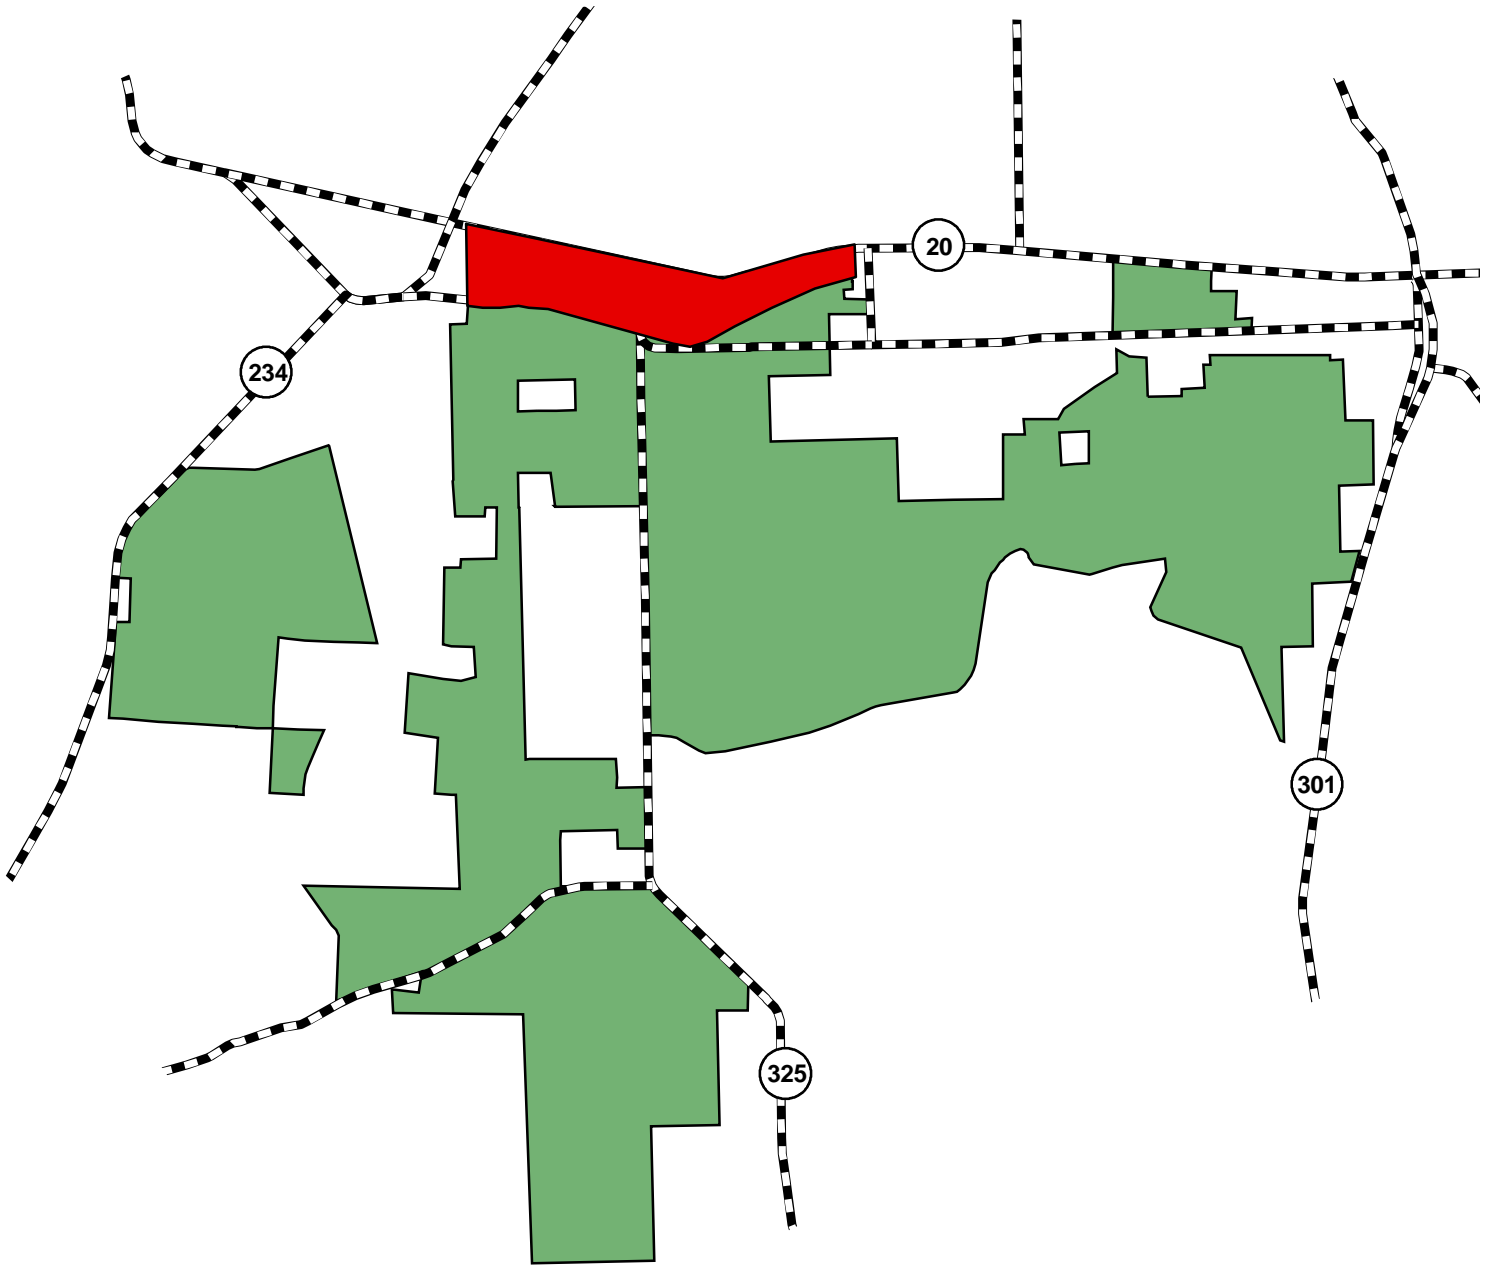

# Grove Park WMA

## Alachua County

Boundaries are approximate

Acreage:

Previous	20,333
Deletion	696
New Total	19,637

-  Grove Park WMA
-  Deletion